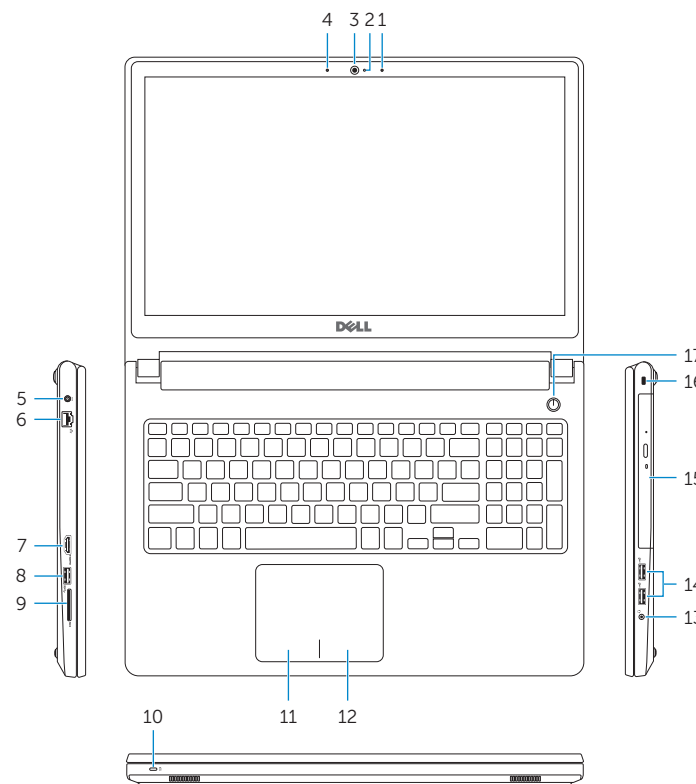

Inspiron 15-5555

Inspiron 15-5558

Features

Funcionalidades | Caracteristici | Funkcije | Özellikler

1. Right microphone
2. Camera-status light
3. Camera
4. Left microphone (Inspiron 15-5558 and Inspiron 15-5555 only)
5. Power-adaptor port
6. Network port (Inspiron 15-5558 and Inspiron 15-5555 only)
7. HDMI port
8. USB 3.0 port
9. Media-card reader