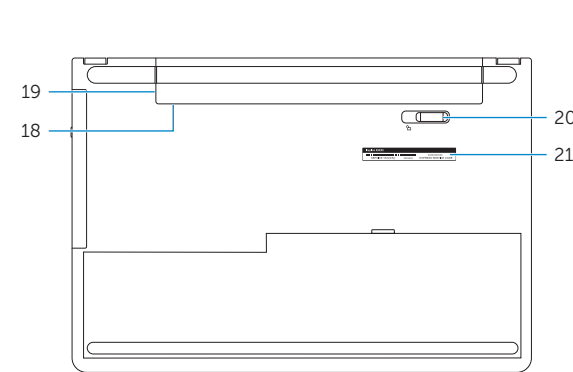

Inspiron 15-5555

Inspiron 15-5558

Features

Funcionalidades | Caracteristici | Funkcije | Özellikler

1. Right microphone
2. Camera-status light
3. Camera
4. Left microphone (Inspiron 15-5558 and Inspiron 15-5555 only)
5. Power-adaptor port
6. Network port (Inspiron 15-5558 and Inspiron 15-5555 only)
7. HDMI port
8. USB 3.0 port
9. Media-card reader

10. Power and battery-status light/hard-drive activity light
11. Left-click area
12. Right-click area
13. Headset port
14. USB 2.0 ports (2)
15. Optical drive
16. Security-cable slot
17. Power button
18. Regulatory label (in battery bay)
19. Battery
20. Battery-release latch
21. Service Tag label